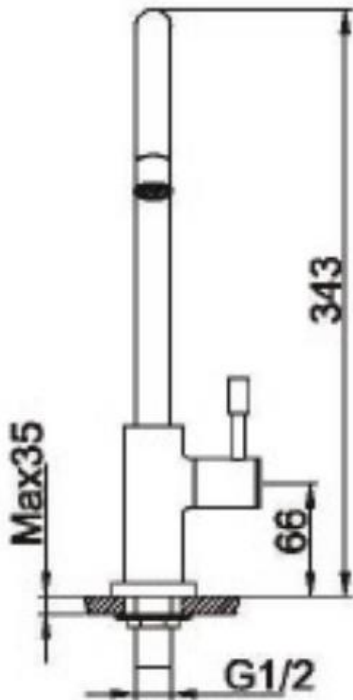

Brand : CAE, China
 Name : YORK, Single hole sink tap, cold or premixed water
 Item Code : 37.3412C SP

Color / Finish: Chrome Plated
 Dimensions : 343 mm height
 188 mm spout projection

Product info:

- Single hole sink tap, cold or pre-mixed water
- requires flexible hose
- normal spray
- flow rate: 10.7 lpm at 3 bars (45 psi)
- flow pressure: 0.3Mpa
- 1x angle valve ½"x½" (no nuts)
- 1x flexible supply hose ½"x½"x?cm