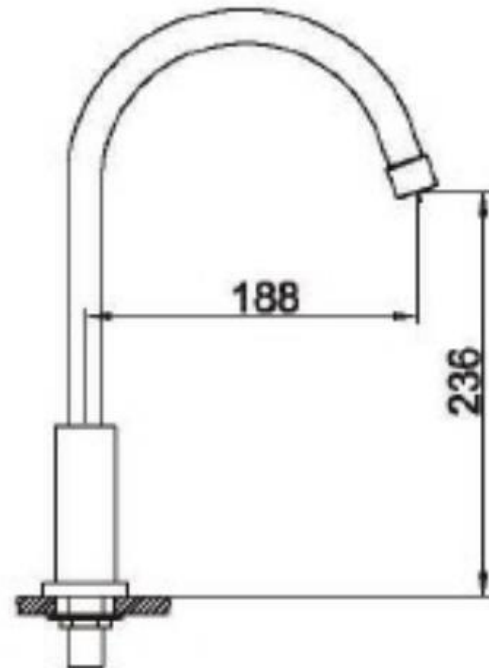

Brand : CAE, China
 Name : YORK, Single hole sink tap, cold or premixed water
 Item Code : 37.3412C SP

Color / Finish: Chrome Plated
 Dimensions : 343 mm height
 188 mm spout projection

Product info:

- Single hole sink tap, cold or pre-mixed water
- requires flexible hose
- normal spray
- flow rate: 10.7 lpm at 3 bars (45 psi)
- flow pressure: 0.3Mpa
- 1x angle valve ½"x½" (no nuts)
- 1x flexible supply hose ½"x½"x?cm